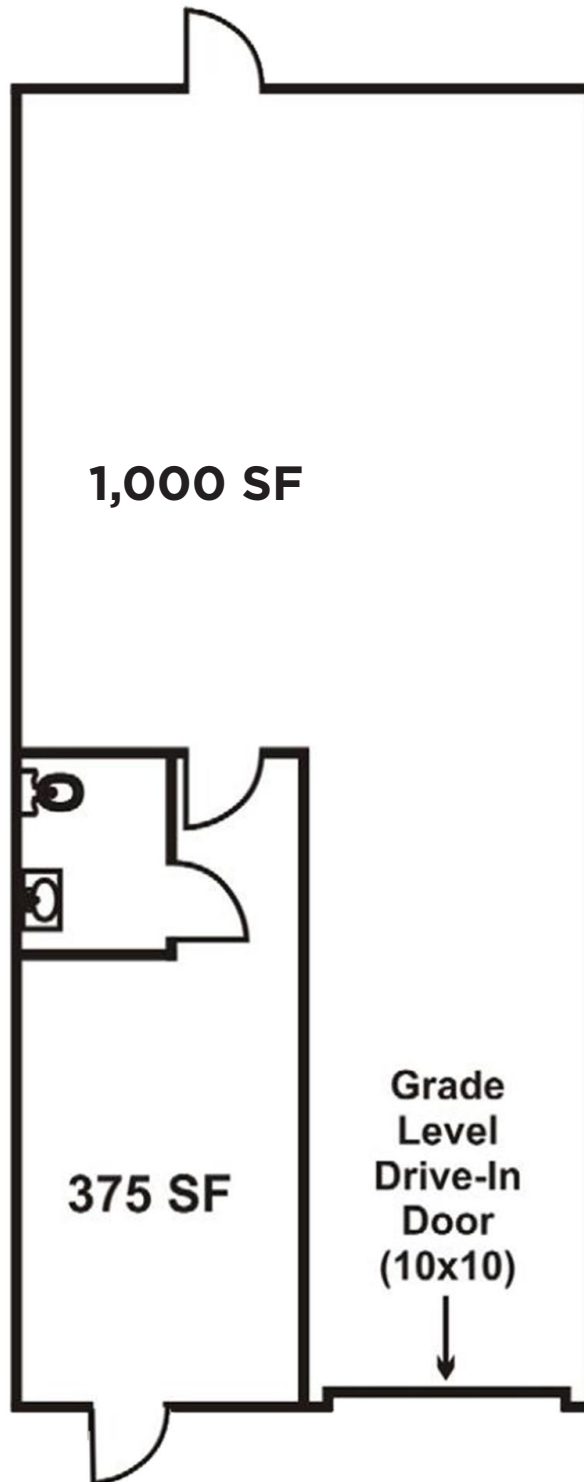

**4714 Stockholm Court
Charlotte, NC 28273**

FOR LEASE

Office/Warehouse

**STANDARD
SUITE
LAYOUT**

Brian Smith, CCIM, MBA • 704.910.9518

brian@regentcre.com • www.regentcre.com

REGENT

COMMERCIAL REAL ESTATE