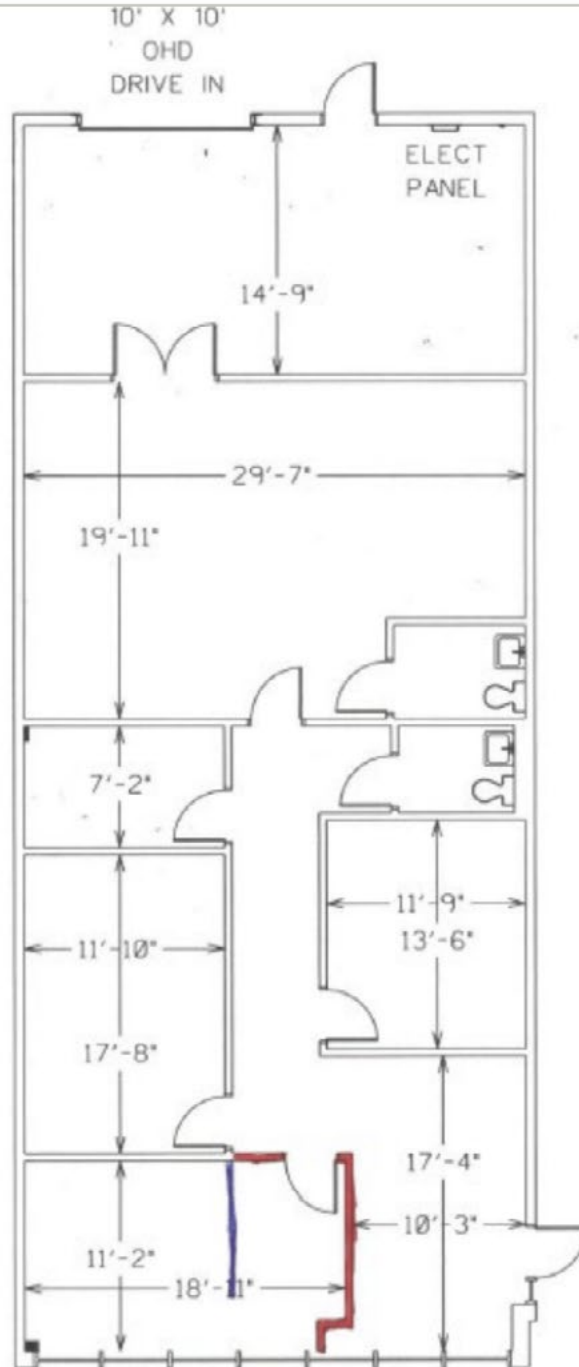

University South Business Center

5108 Reagan Drive #15

Charlotte, NC 28206

FOR LEASE

Flex Space

2,332 SF

Brian Smith, SIOR, CCIM, MBA • 704.910.9518
brian@regentcre.com • www.regentcre.com